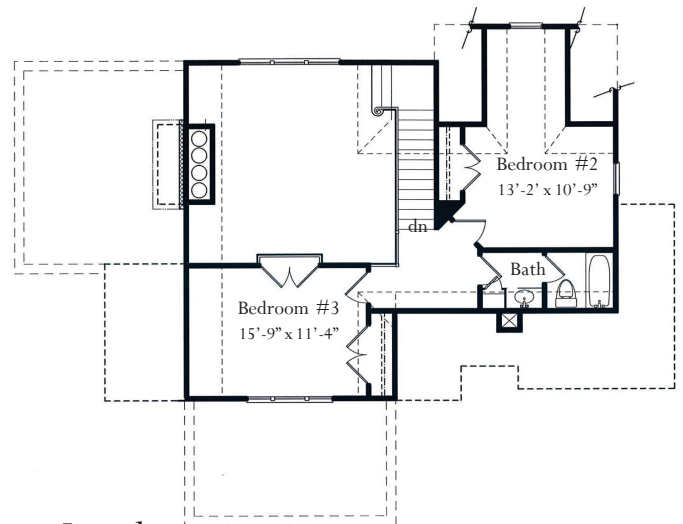

PIEDMONT COTTAGE

1,921 sq. ft

Main Level
1,335 sq. ft

Upper Level
586 sq. ft

- Width: 58'4" Depth: 44'0"
- Basement Foundation
- Ceiling Heights: Main 9' Upper 8'

CALDWELL • CLINE
ARCHITECTS • DESIGNERS
222 CRESCENT CIRCLE MARIETTA GA 30064
PHONE 770-424-3882 FAX 678-668-8930