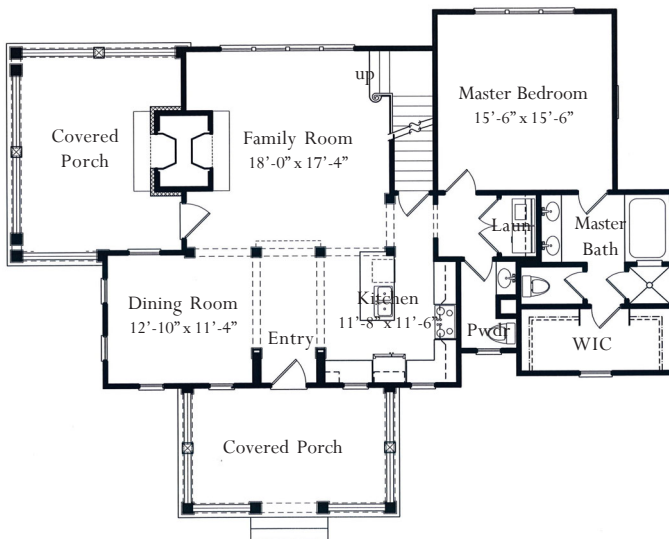

PIEDMONT COTTAGE

1,921 sq. ft

Main Level
1,335 sq. ft

Upper Level
586 sq. ft

- Width: 58'4" Depth: 44'0"
- Basement Foundation
- Ceiling Heights: Main 9' Upper 8'

CALDWELL • CLINE
ARCHITECTS • DESIGNERS
222 CRESCENT CIRCLE MARIETTA GA 30064
PHONE 770-424-3882 FAX 678-668-8930